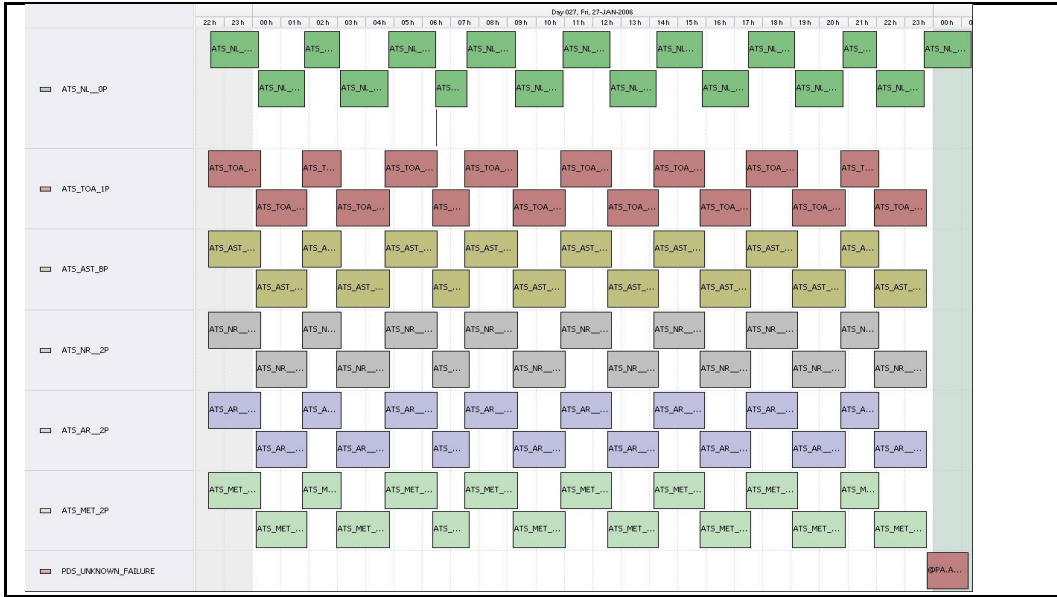

DPQC Daily Check of AATSR Data 26-Jan-06

DATA ACQUISITION DATE: 26-Jan-06
INSPECTION DATE: 27-Jan-06

--> Go to 'Product Generation' sheet to select date

Daily Gantt Chart

Paste daily Gantt chart into box -->

Comments None

FLAGS

Meteo Products

Data acquisition date: 26-Jan-06 Inspection date: 27-Jan-06

Total # Products: 15
Server Availability: Nominal

Comments None

Browse Products

Data acquisition date: 26-Jan-06 Inspection date: 27-Jan-06

Source EDS

Comments None

Instrument Health

Daily

List of all QA orbit summary files deposited on: 26-Jan-06

Orbit #	Acquired	Comments
20421	25-Jan-06	No Viscal peak
20422	25-Jan-06	None

FLAG

Daily status from the RAL EDS web-site on: 26-Jan-06

Current Instrument Status: Nominal
Envisat Platform Status: Nominal

Weekly

Latest version of the weekly RAL report on: 26-Jan-06

Out of date by: 10 days

Report Date 16-Jan-06
Anomalies None