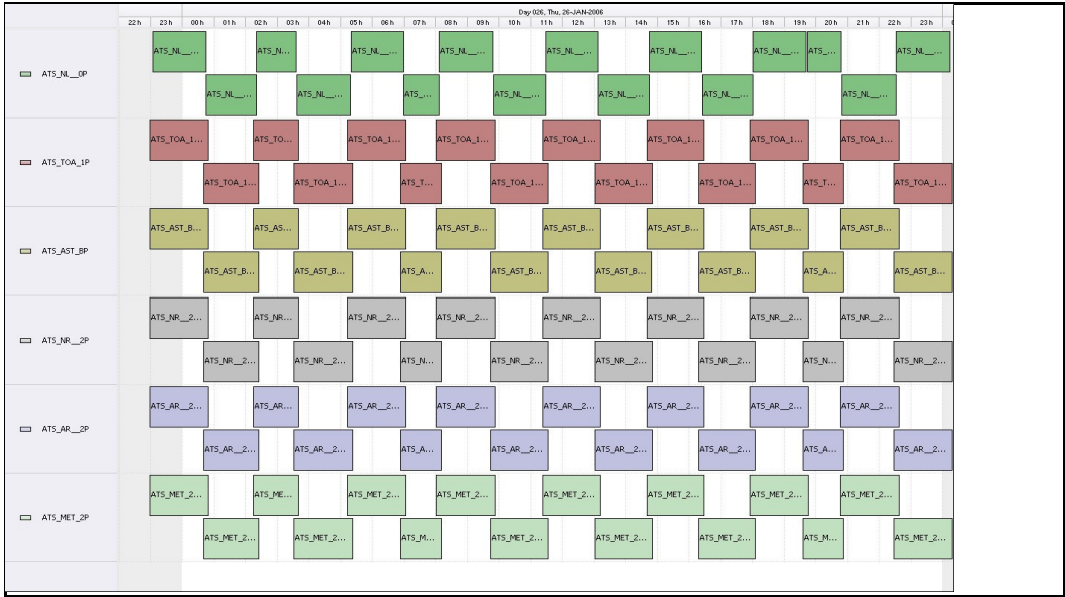

DPQC Daily Check of AATSR Data 26-Jan-06

DATA ACQUISITION DATE: 26-Jan-06
INSPECTION DATE: 27-Jan-06

--> Go to 'Product Generation' sheet to select date

Daily Gantt Chart

Paste daily Gantt chart into box -->

Comments None

FLAGS

Meteo Products

Data acquisition date: 26-Jan-06 Inspection date: 27-Jan-06

Total # Products: 15
Server Availability: Nominal

Comments None

Browse Products

Data acquisition date: 26-Jan-06 Inspection date: 27-Jan-06

Source EDS

Comments None

Instrument Health

Daily

List of all QA orbit summary files deposited on: 26-Jan-06

Orbit #	Acquired	Comments
20421	25-Jan-06	No Viscal peak
20422	25-Jan-06	None

FLAG

Daily status from the RAL EDS web-site on: 26-Jan-06

Current Instrument Status: Nominal
Envisat Platform Status: Nominal

Weekly

Latest version of the weekly RAL report on: 26-Jan-06

Out of date by: 10 days

Report Date 16-Jan-06
Anomalies None