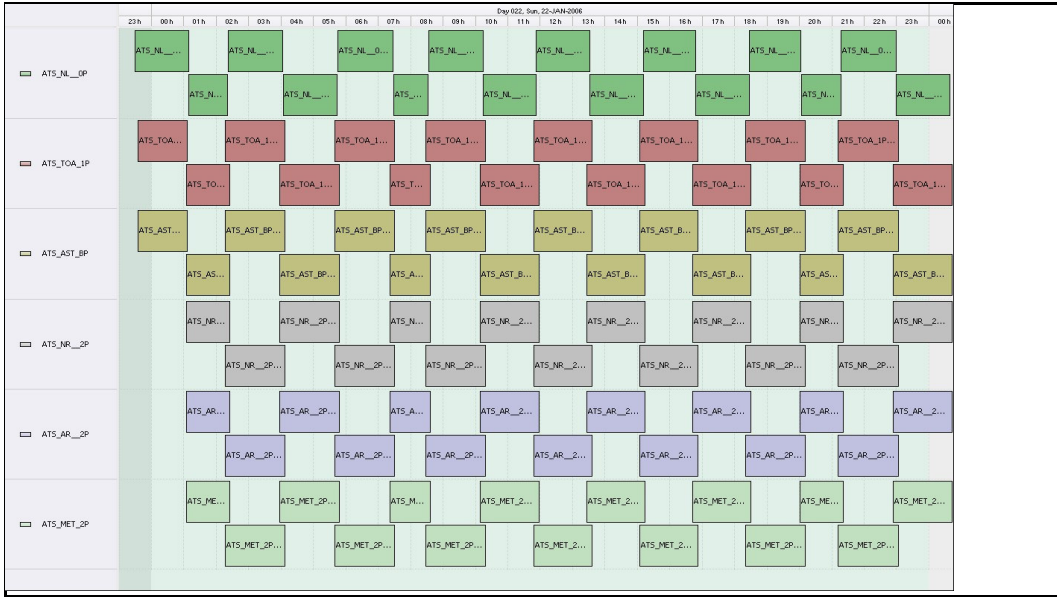

DPQC Daily Check of AATSR Data 22-Jan-06 VEGA

DATA ACQUISITION DATE: 22-Jan-06
INSPECTION DATE: 23-Jan-06

--> Go to 'Product Generation' sheet to select date

Daily Gantt Chart

Paste daily Gantt chart into box -->

Comments None

FLAGS

Meteo Products

Data acquisition date: 22-Jan-06 Inspection date: 23-Jan-06

Total # Products: 15
Server Availability: Nominal

Comments None

Browse Products

Data acquisition date: 22-Jan-06 Inspection date: 23-Jan-06

Source EDS

Comments Orbit 20367 unavailable.
Odd circular artifact 20377

FLAG

Instrument Health

Daily

List of all QA orbit summary files deposited on: 22-Jan-06

Orbit #	Acquired	Comments
20364	21-Jan-06	None

Daily status from the RAL EDS web-site on: 23-Jan-06

Current Instrument Status: Nominal
Envisat Platform Status: Nominal

Weekly

Latest version of the weekly RAL report on: 23-Jan-06

Out of date by: 14 days

Report Date 09-Jan-06
Anomalies OCM 10/01/01 0100 to 1300