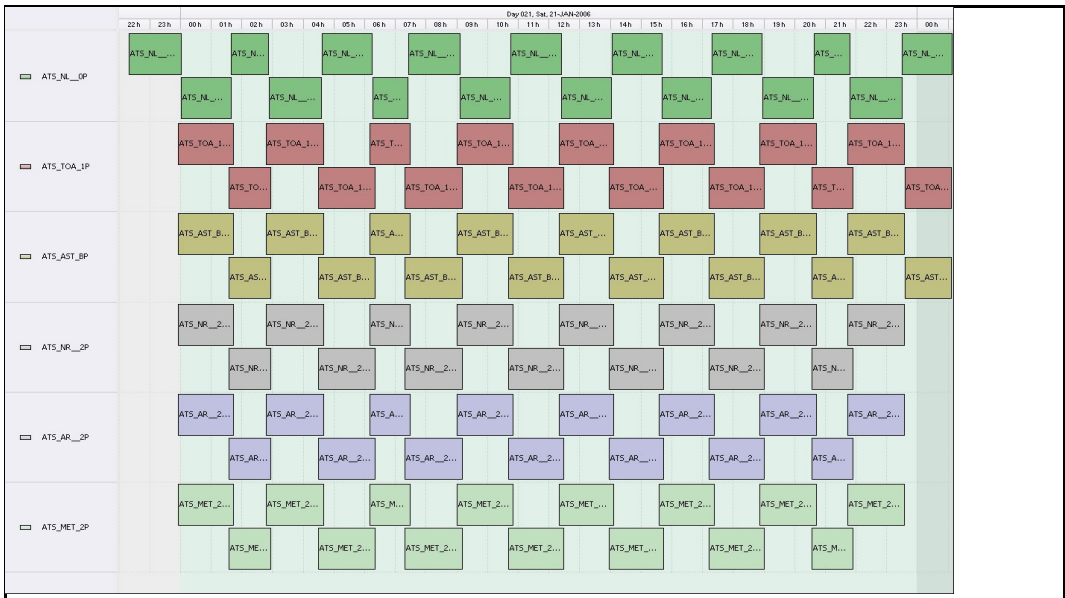

DPQC Daily Check of AATSR Data 21-Jan-06

DATA ACQUISITION DATE: 21-Jan-06
INSPECTION DATE: 23-Jan-06

Daily Gantt Chart

Paste daily Gantt chart into box -->

Comments None

FLAGS

Meteo Products

Data acquisition date: 21-Jan-06 Inspection date: 23-Jan-06

Total # Products: 14
Server Availability: Nominal

Comments None

Browse Products

Data acquisition date: 21-Jan-06 Inspection date: 23-Jan-06

Source EDS

Comments None

Instrument Health

Daily

List of all QA orbit summary files deposited on: 21-Jan-06

Orbit #	Acquired	Comments
20350	20-Jan-06	None
20351	20-Jan-06	None

Daily status from the RAL EDS web-site on: 23-Jan-06

Current Instrument Status: Nominal
Envisat Platform Status: Nominal

Weekly

Latest version of the weekly RAL report on: 23-Jan-06

Out of date by: 14 days

Report Date 09-Jan-06
Anomalies OCM 10/01/01 0100 to 1300