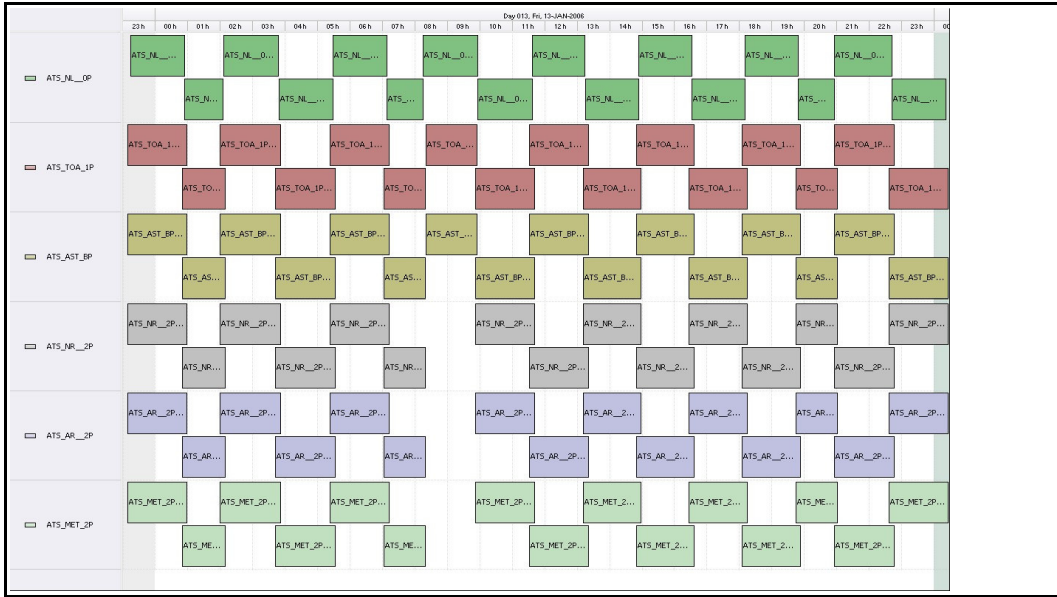

DPQC Daily Check of AATSR Data 13-Jan-06

DATA ACQUISITION DATE: 13-Jan-06
INSPECTION DATE: 16-Jan-06

--> Go to 'Product Generation' sheet to select date

Daily Gantt Chart

Paste daily Gantt chart into box -->

Comments None

FLAGS

Meteo Products

Data acquisition date: 13-Jan-06 Inspection date: 16-Jan-06

Total # Products: 14
Server Availability: Nominal

Comments None

Browse Products

Data acquisition date: 13-Jan-06 Inspection date: 16-Jan-06

Source EDS

Comments None

Instrument Health

Daily

List of all QA orbit summary files deposited on: 13-Jan-06

Orbit #	Acquired	Comments
20235	12-Jan-06	None
20236	12-Jan-06	None

Daily status from the RAL EDS web-site on: 13-Jan-06

Current Instrument Status: Nominal
Envisat Platform Status: Nominal

Weekly

Latest version of the weekly RAL report on: 13-Jan-06

Out of date by: 32 days

Report Date 12-Dec-05
Anomalies None