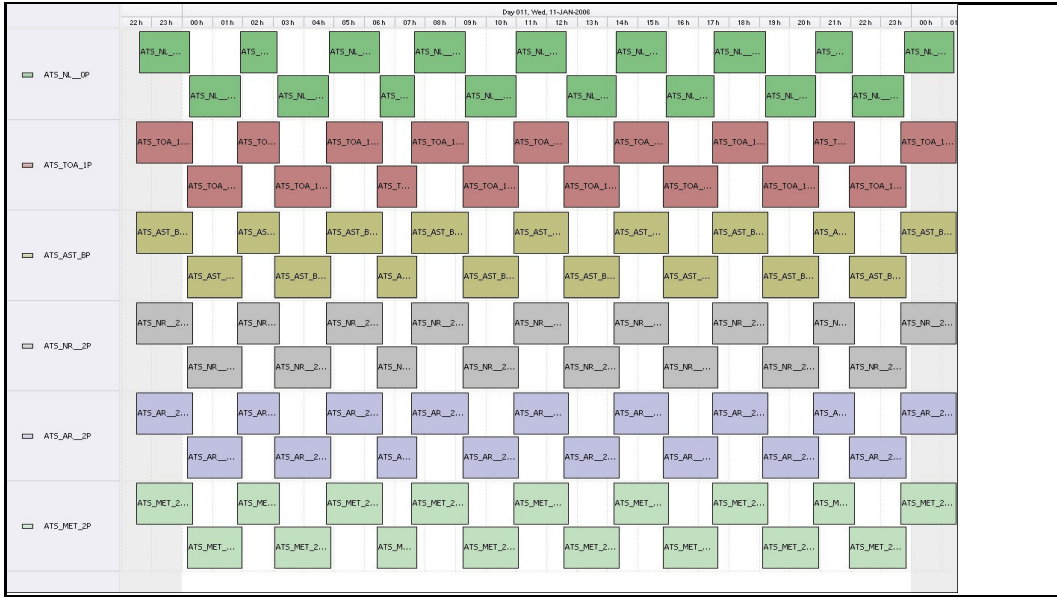

DPQC Daily Check of AATSR Data 11-Jan-06

DATA ACQUISITION DATE: 11-Jan-06
INSPECTION DATE: 12-Jan-06

--> Go to 'Product Generation' sheet to select date

Daily Gantt Chart

Paste daily Gantt chart into box -->

Comments None

FLAGS

Meteo Products

Data acquisition date: 11-Jan-06 Inspection date: 12-Jan-06

Total # Products: 12
Server Availability: Nominal

Comments None

Browse Products

Data acquisition date: 11-Jan-06 Inspection date: 12-Jan-06

Source EDS

Comments None

Instrument Health

Daily

List of all QA orbit summary files deposited on: 11-Jan-06

Orbit #	Acquired	Comments
20206	10-Jan-06	None
20207	10-Jan-06	None

Daily status from the RAL EDS web-site on: 11-Jan-06

Current Instrument Status: Nominal
Envisat Platform Status: Nominal

Weekly

Latest version of the weekly RAL report on: 11-Jan-06

Out of date by: 30 days

Report Date 12-Dec-05
Anomalies None