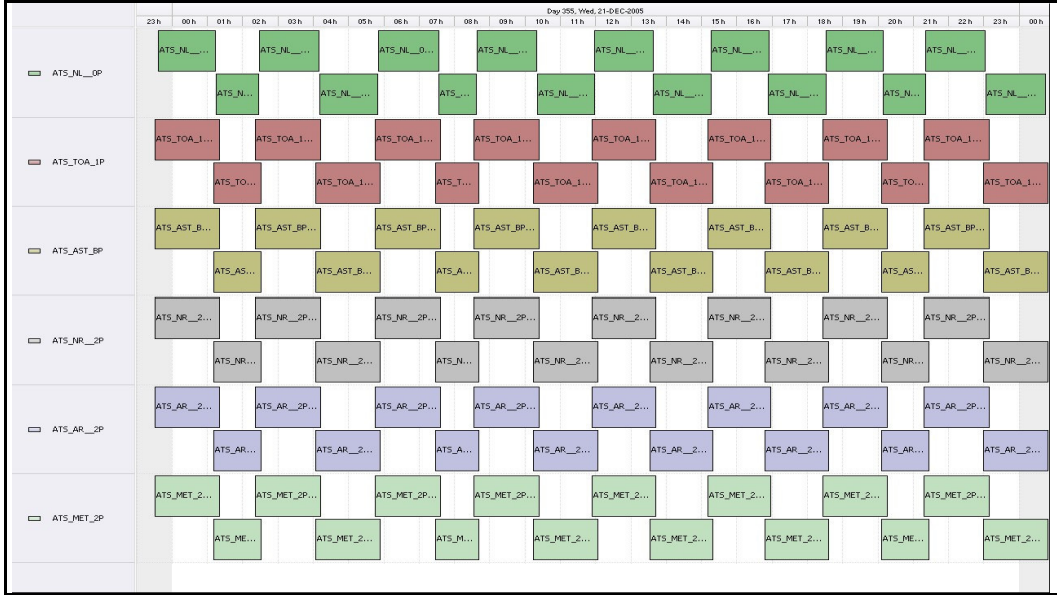

DPQC Daily Check of AATSR Data 21-Dec-05 VEGA

DATA ACQUISITION DATE: 21-Dec-05
INSPECTION DATE: 22-Dec-05

--> Go to 'Product Generation' sheet to select date

Daily Gantt Chart

Paste daily Gantt chart into box -->

Comments None

FLAGS

Meteo Products

Data acquisition date: 21-Dec-05 Inspection date: 22-Dec-05

Total # Products: 15
Server Availability: Nominal

Comments None

Browse Products

Data acquisition date: 21-Dec-05 Inspection date: 22-Dec-05

Source EDS

Comments A few missing scan lines in orbit 19915

FLAG

Instrument Health

Daily

List of all QA orbit summary files deposited on: 21-Dec-05

Orbit #	Acquired	Comments
19891	19-Dec-05	None
19892	19-Dec-05	None

Daily status from the RAL EDS web-site on: 21-Dec-05

Current Instrument Status: Nominal
Envisat Platform Status: Nominal

Weekly

Latest version of the weekly RAL report on: 21-Dec-05

Out of date by: 9 days

Report Date 12-Dec-05
Anomalies None