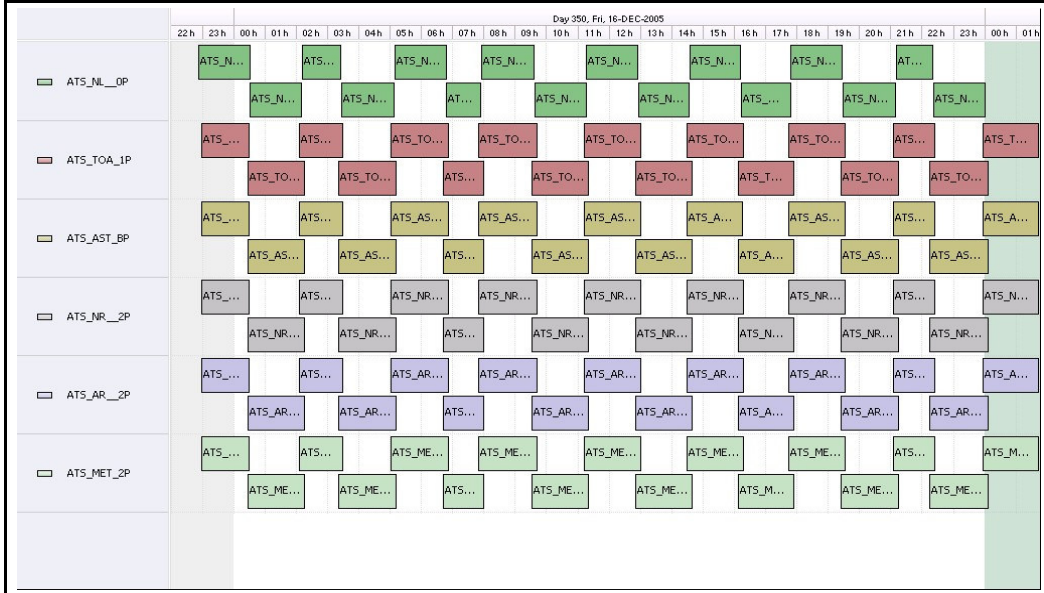

DPQC Daily Check of AATSR Data 16-Dec-05 **VEGA**

DATA ACQUISITION DATE: 16-Dec-05
INSPECTION DATE: 19-Dec-05

--> Go to 'Product Generation' sheet to select date

Daily Gantt Chart

Paste daily Gantt chart into box -->

Comments None

FLAGS

Meteo Products

Data acquisition date: 16-Dec-05 Inspection date: 19-Dec-05

Total # Products: 16
Server Availability: Nominal

Comments None

Browse Products

Data acquisition date: 16-Dec-05 Inspection date: 19-Dec-05

Source EDS

Comments Orbit 19837 not available - instrument outgassing observable from orbit 19844

FLAG

Instrument Health

Daily

List of all QA orbit summary files deposited on: 16-Dec-05

Orbit #	Acquired	Comments
19821	14-Dec-05	None
19834	15-Dec-05	None

Daily status from the RAL EDS web-site on: 16-Dec-05

Current Instrument Status: Nominal
Envisat Platform Status: Nominal

Weekly

Latest version of the weekly RAL report on: 16-Dec-05

Out of date by: 25 days

Report Date 21-Nov-05
Anomalies None