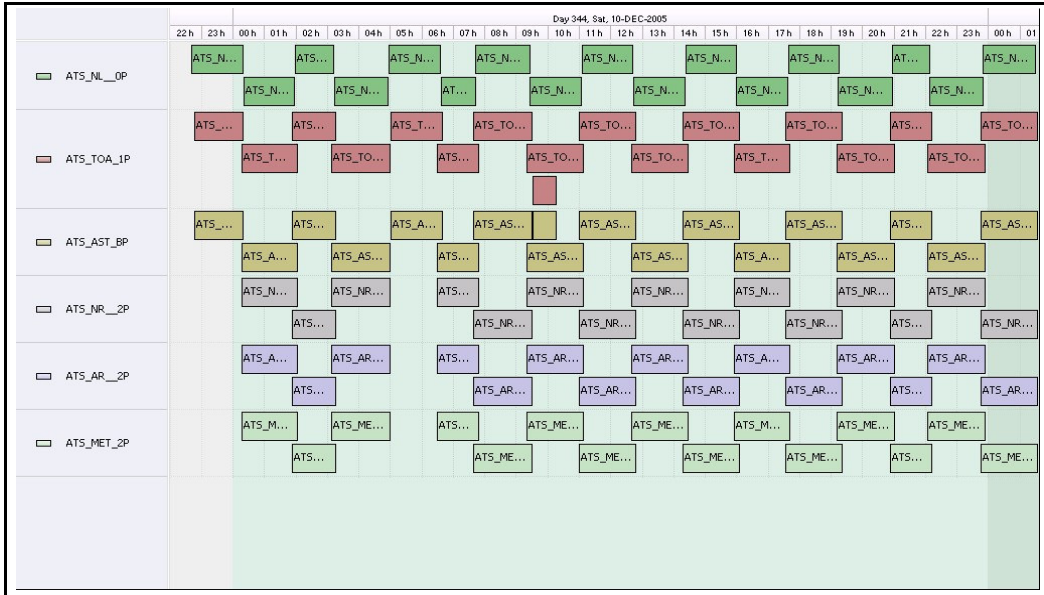

DPQC Daily Check of AATSR Data 10-Dec-05 **VEGA**

DATA ACQUISITION DATE: 10-Dec-05
INSPECTION DATE: 12-Dec-05

--> Go to 'Product Generation' sheet to select date

Daily Gantt Chart

Paste daily Gantt chart into box -->

Comments None

FLAGS

Meteo Products

Data acquisition date: 10-Dec-05 Inspection date: 12-Dec-05

Total # Products: 15
Server Availability: Nominal

Comments None

Browse Products

Data acquisition date: 10-Dec-05 Inspection date: 12-Dec-05

Source EDS

Comments None

Instrument Health

Daily

List of all QA orbit summary files deposited on: 10-Dec-05

Orbit #	Acquired	Comments
19748	09-Dec-05	High jitter
19749	09-Dec-05	None

FLAG

Daily status from the RAL EDS web-site on: 12-Dec-05

Current Instrument Status: Nominal
Envisat Platform Status: Nominal

Weekly

Latest version of the weekly RAL report on: 12-Dec-05

Out of date by: 21 days

Report Date 21-Nov-05
Anomalies None