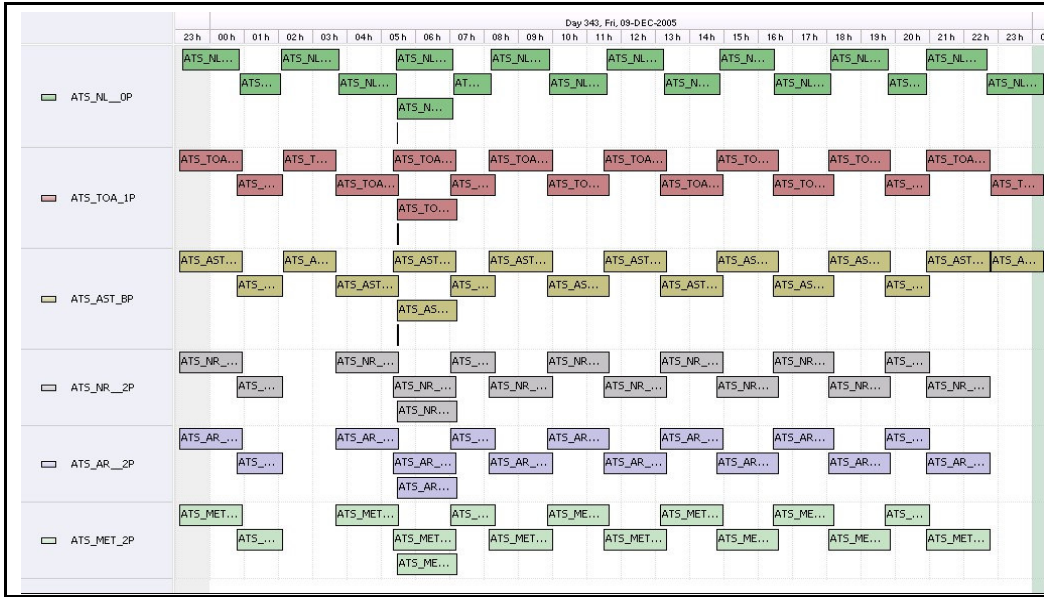

DPQC Daily Check of AATSR Data 09-Dec-05 **VEGA**

DATA ACQUISITION DATE: 09-Dec-05
INSPECTION DATE: 12-Dec-05

--> Go to 'Product Generation' sheet to select date

Daily Gantt Chart

Paste daily Gantt chart into box -->

Comments None

FLAGS

Meteo Products

Data acquisition date: 09-Dec-05 Inspection date: 12-Dec-05

Total # Products: 14
Server Availability: Nominal

Comments None

Browse Products

Data acquisition date: 09-Dec-05 Inspection date: 12-Dec-05

Source EDS

Comments None

Instrument Health

Daily

List of all QA orbit summary files deposited on: 09-Dec-05

Orbit #	Acquired	Comments
19721	07-Dec-05	High jitter
19734	08-Dec-05	High jitter
19735	08-Dec-05	High jitter

FLAG
FLAG
FLAG

Daily status from the RAL EDS web-site on: 09-Dec-05

Current Instrument Status: Nominal
Envisat Platform Status: Nominal

Weekly

Latest version of the weekly RAL report on: 09-Dec-05

Out of date by: 18 days

Report Date 21-Nov-05
Anomalies None