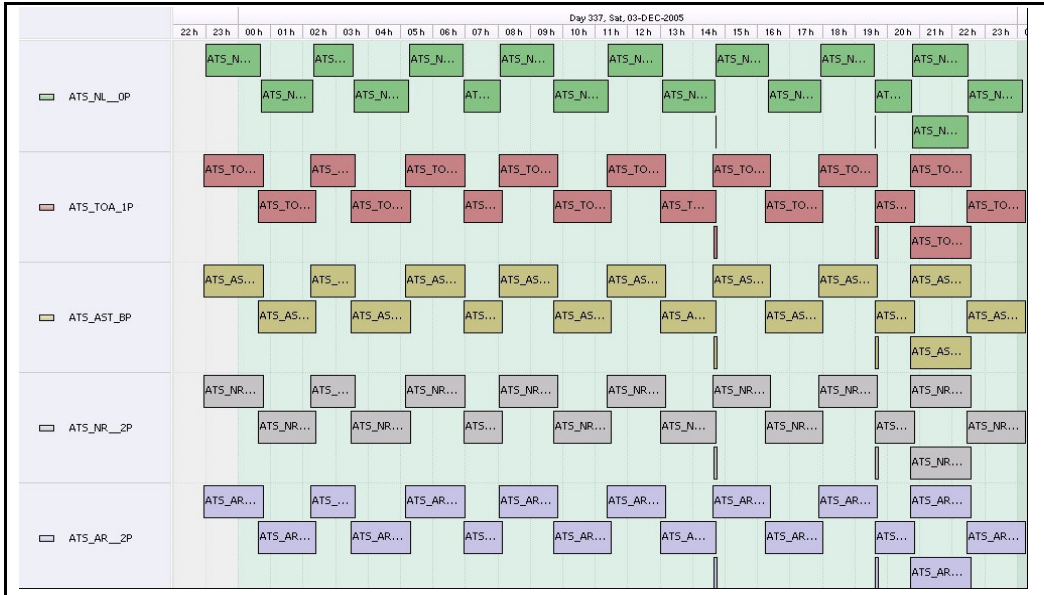

DPQC Daily Check of AATSR Data 03-Dec-05 **VEGA**

DATA ACQUISITION DATE: 03-Dec-05
INSPECTION DATE: 06-Dec-05

--> Go to 'Product Generation' sheet to select date

Daily Gantt Chart

Paste daily Gantt chart into box -->

Comments None

FLAGS

Meteo Products

Data acquisition date: 03-Dec-05 Inspection date: 06-Dec-05

Total # Products: 15
Server Availability: Nominal

Comments None

Browse Products

Data acquisition date: 03-Dec-05 Inspection date: 06-Dec-05

Source #N/A

Comments #N/A

#N/A

Instrument Health

Daily

List of all QA orbit summary files deposited on: 03-Dec-05

No QA Summaries deposited today

Daily status from the RAL EDS web-site on: 06-Dec-05

Current Instrument Status: Nominal
Envisat Platform Status: Nominal

Weekly

Latest version of the weekly RAL report on: 06-Dec-05

Out of date by: 15 days

Report Date 21-Nov-05
Anomalies None