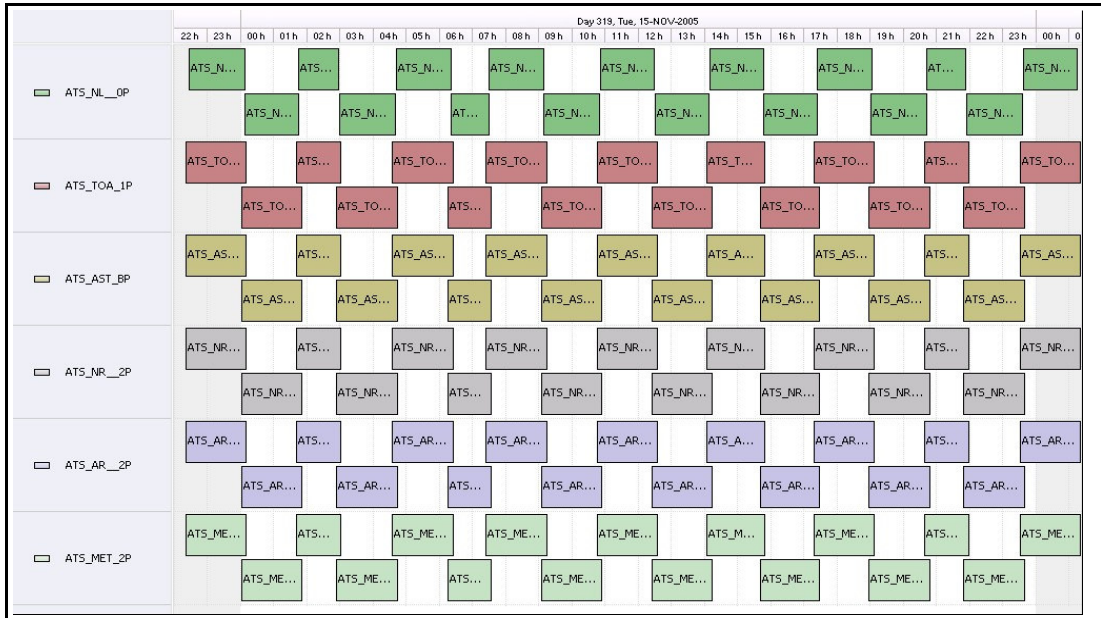

DPQC Daily Check of AATSR Data

DATA ACQUISITION DATE: 15-Nov-05
INSPECTION DATE: 16-Nov-05

Daily Gantt Chart

Paste daily Gantt chart into box -->

Comments: None

FLAGS

Meteo Products

Data acquisition date: 15-Nov-05 Inspection date: 16-Nov-05

Total # Products: 16
Server Availability: Nominal

Comments: None

Browse Products

Data acquisition date: 15-Nov-05 Inspection date: 16-Nov-05

Source: EDS

Comments: None

Instrument Health

Daily

List of all QA orbit summary files deposited on: 15-Nov-05

Orbit #	Acquired	Comments
19390	14-Nov-05	No visceral peak found

FLAG

Daily status according to RALs' EDS web-site on: 15-Nov-05

Current Instrument Status: Nominal
Envisat Platform Status: Nominal

Weekly

Most current version of the weekly RAL report on: 15-Nov-05

Out of date by: 50 days

Report Date: 26-Sep-05
Anomalies: Jitter Threshold exceeded in 777 channels.