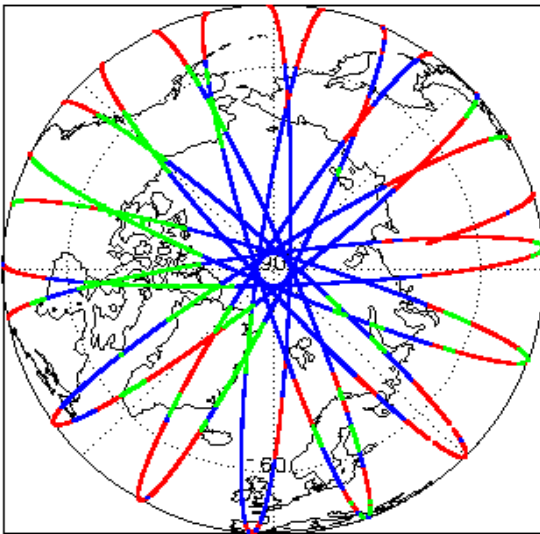

1. Overview

Report Production Date:	23-Mar-2022
Processor Used:	CryoSat Ice Processor
Data Used:	L1B and L2 OFFLINE Data

Check	Status
Server check: science-pds.cryosat.esa.int	Nominal
Server check: calval-pds.cryosat.esa.int	Nominal
Product Software Check	Nominal
Product Format Check	Nominal
Product Header Analysis	Nominal
Star Tracker Usage Check	Nominal
L1B Tracking Flag Check	See Section 4.4
L1B Calibration Usage Check	Nominal
L1B & L2 Auxiliary Data File Usage Check	Nominal
L1B & L2 Auxiliary Correction Error Check	Nominal
L1B & L2 Measurement Confidence Data Check	See Section 4.8 and 5.5
QCC Errors/ Warnings	See Section 6.1, 6.2 and 6.3

Mission / Instrument News

19-Feb-2022	None
20-Feb-2022	None
21-Feb-2022	Nothing planned

2. Global Coverage

Mode Coverage (%)		
	LRM	68.5
	SAR	18.1
	SARIn	13.3