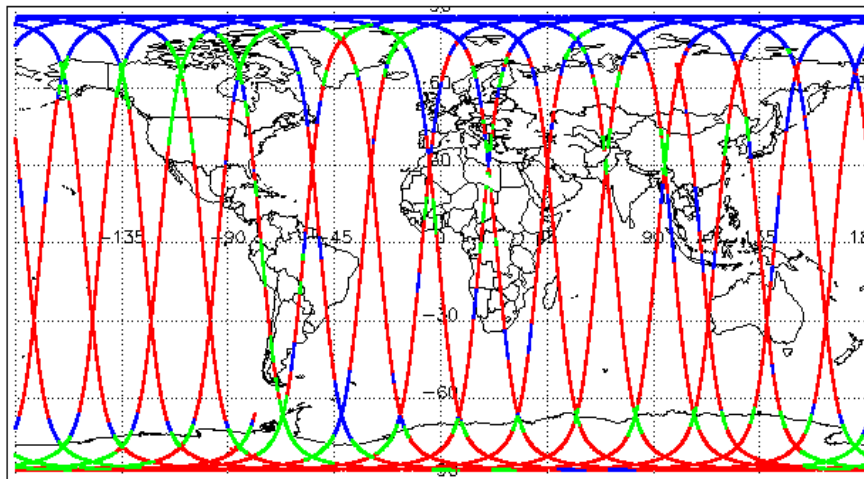

1. Overview

Report Production Date:	23-Mar-2022
Processor Used:	CryoSat Ice Processor
Data Used:	L1B and L2 OFFLINE Data

Check	Status
Server check: science-pds.cryosat.esa.int	Nominal
Server check: calval-pds.cryosat.esa.int	Nominal
Product Software Check	Nominal
Product Format Check	Nominal
Product Header Analysis	Nominal
Star Tracker Usage Check	Nominal
L1B Tracking Flag Check	See Section 4.4
L1B Calibration Usage Check	Nominal
L1B & L2 Auxiliary Data File Usage Check	Nominal
L1B & L2 Auxiliary Correction Error Check	Nominal
L1B & L2 Measurement Confidence Data Check	See Section 4.8 and 5.5
QCC Errors/ Warnings	See Section 6.1, 6.2 and 6.3

Mission / Instrument News

19-Feb-2022	None
20-Feb-2022	None
21-Feb-2022	Nothing planned

2. Global Coverage

Mode Coverage (%)		
	LRM	68.5
	SAR	18.1
	SARIn	13.3