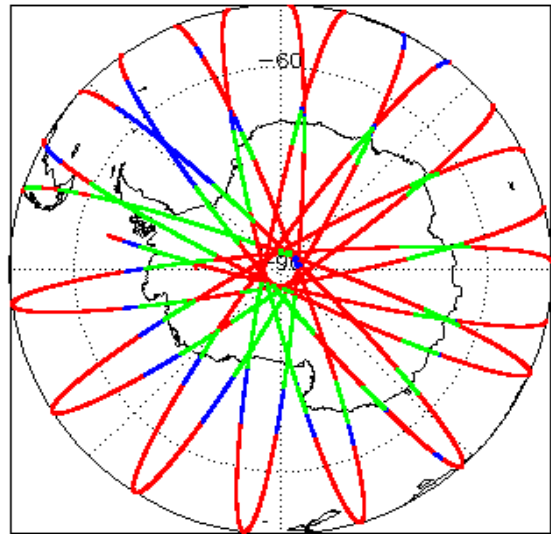

1. Overview

Report Production Date:	23-Mar-2022
Processor Used:	CryoSat Ice Processor
Data Used:	L1B and L2 OFFLINE Data

Check	Status
Server check: science-pds.cryosat.esa.int	Nominal
Server check: calval-pds.cryosat.esa.int	Nominal
Product Software Check	Nominal
Product Format Check	Nominal
Product Header Analysis	Nominal
Star Tracker Usage Check	Nominal
L1B Tracking Flag Check	See Section 4.4
L1B Calibration Usage Check	Nominal
L1B & L2 Auxiliary Data File Usage Check	Nominal
L1B & L2 Auxiliary Correction Error Check	Nominal
L1B & L2 Measurement Confidence Data Check	See Section 4.8 and 5.5
QCC Errors/ Warnings	See Section 6.1, 6.2 and 6.3

Mission / Instrument News

19-Feb-2022	None
20-Feb-2022	None
21-Feb-2022	Nothing planned

2. Global Coverage

Mode Coverage (%)		
	LRM	68.5
	SAR	18.1
	SARIn	13.3