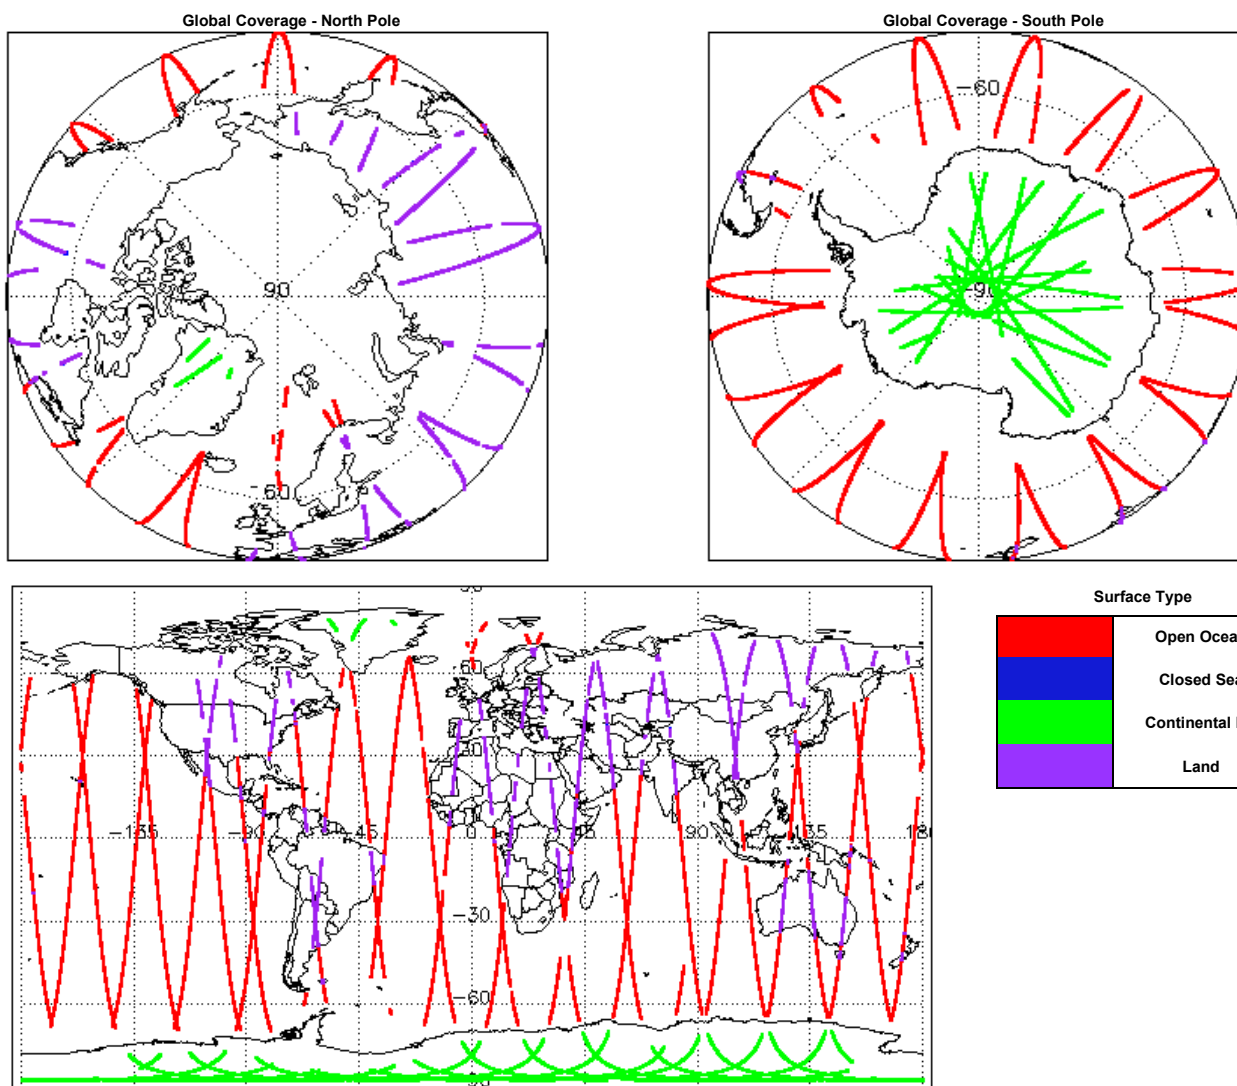

1. Overview

Report Production Date:	23-Mar-2020
Processor Used:	CryoSat Ice Processor
Data Used:	L1 and L2 Fast Delivery Marine (FDM) Mode and L0 Data

Check	Status
Server check: science-pds.cryosat.esa.int	Nominal
Server check: calval-pds.cryosat.esa.int	Nominal
Product Software Check	Nominal
Product Format Check	Nominal
Product Header Analysis	See Section 4.2, 5.2 and 6.2
Star Tracker Usage Check	See Section 5.3
Calibration Usage Check	Nominal
Auxiliary Data File Usage Check	Nominal
Auxiliary Correction Error Check	See Section 6.4
Measurement Confidence Data Check	See Section 5.7, 6.5, 6.6, 6.7 and 6.8

Mission / Instrument News	
21-Mar-2020	None
22-Mar-2020	None
23-Mar-2020	Nothing planned

2. Global Coverage

3. Instrument Configuration

The SIRAL instrument configuration for the day of acquisition is provided below.

SIRAL instrument(s) in use:	SIRAL - A
Star Tracker(s) in use:	Star Tracker 1

4. Level 0 Data Quality Check

4.1 L0 Product Format Check

Each product, retrieved and unpacked from the science server, is checked to ensure it consists of both an XML header file (.HDR) and a binary product file (.DBL).

Number of products with errors: 0