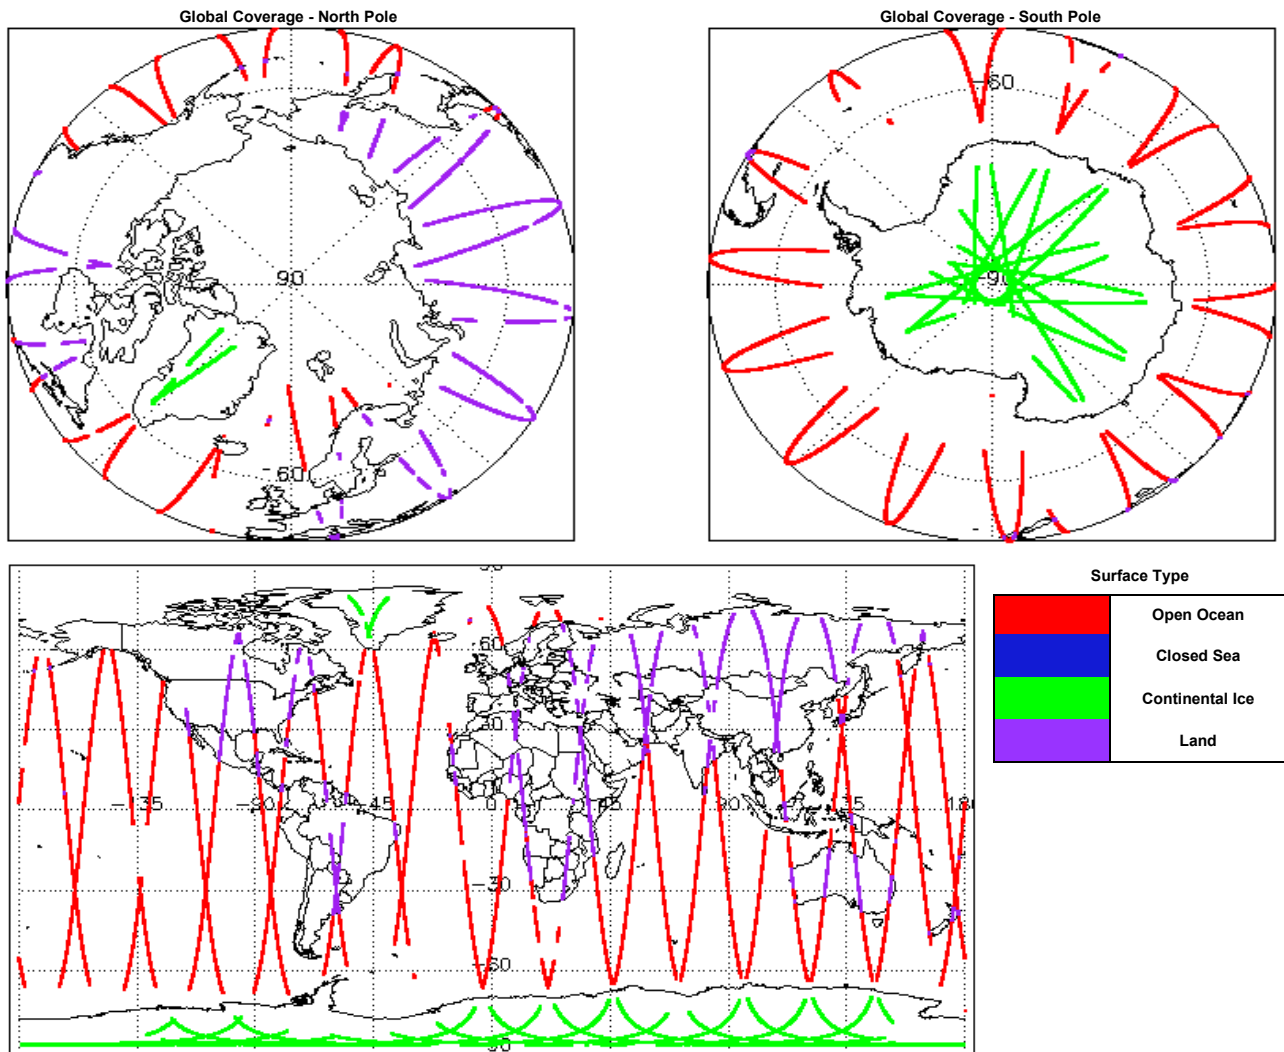

1. Overview

Report Production Date:	11-Apr-2019
Processor Used:	CryoSat Ice Processor
Data Used:	L1 and L2 Fast Delivery Marine (FDM) Mode and L0 Data

Check	Status
Server check: science-pds.cryosat.esa.int	Nominal
Server check: calval-pds.cryosat.esa.int	Nominal
Product Software Check	Nominal
Product Format Check	Nominal
Product Header Analysis	See Section 4.2
Star Tracker Usage Check	See Section 5.3
Calibration Usage Check	Nominal
Auxiliary Data File Usage Check	Nominal
Auxiliary Correction Error Check	See Section 6.4
Measurement Confidence Data Check	See Section 5.7, 6.5, 6.6, 6.7 and 6.8

Mission / Instrument News

09-Apr-2019	None
10-Apr-2019	None
11-Apr-2019	Nothing planned

2. Global Coverage

3. Instrument Configuration

The SIRAL instrument configuration for the day of acquisition is provided below.

SIRAL instrument(s) in use:	SIRAL - A
Star Tracker(s) in use:	Star Tracker 1 & 2

4. Level 0 Data Quality Check

4.1 L0 Product Format Check

Each product, retrieved and unpacked from the science server, is checked to ensure it consists of both an XML header file (.HDR) and a binary product file (.DBL).

Number of products with errors: 0