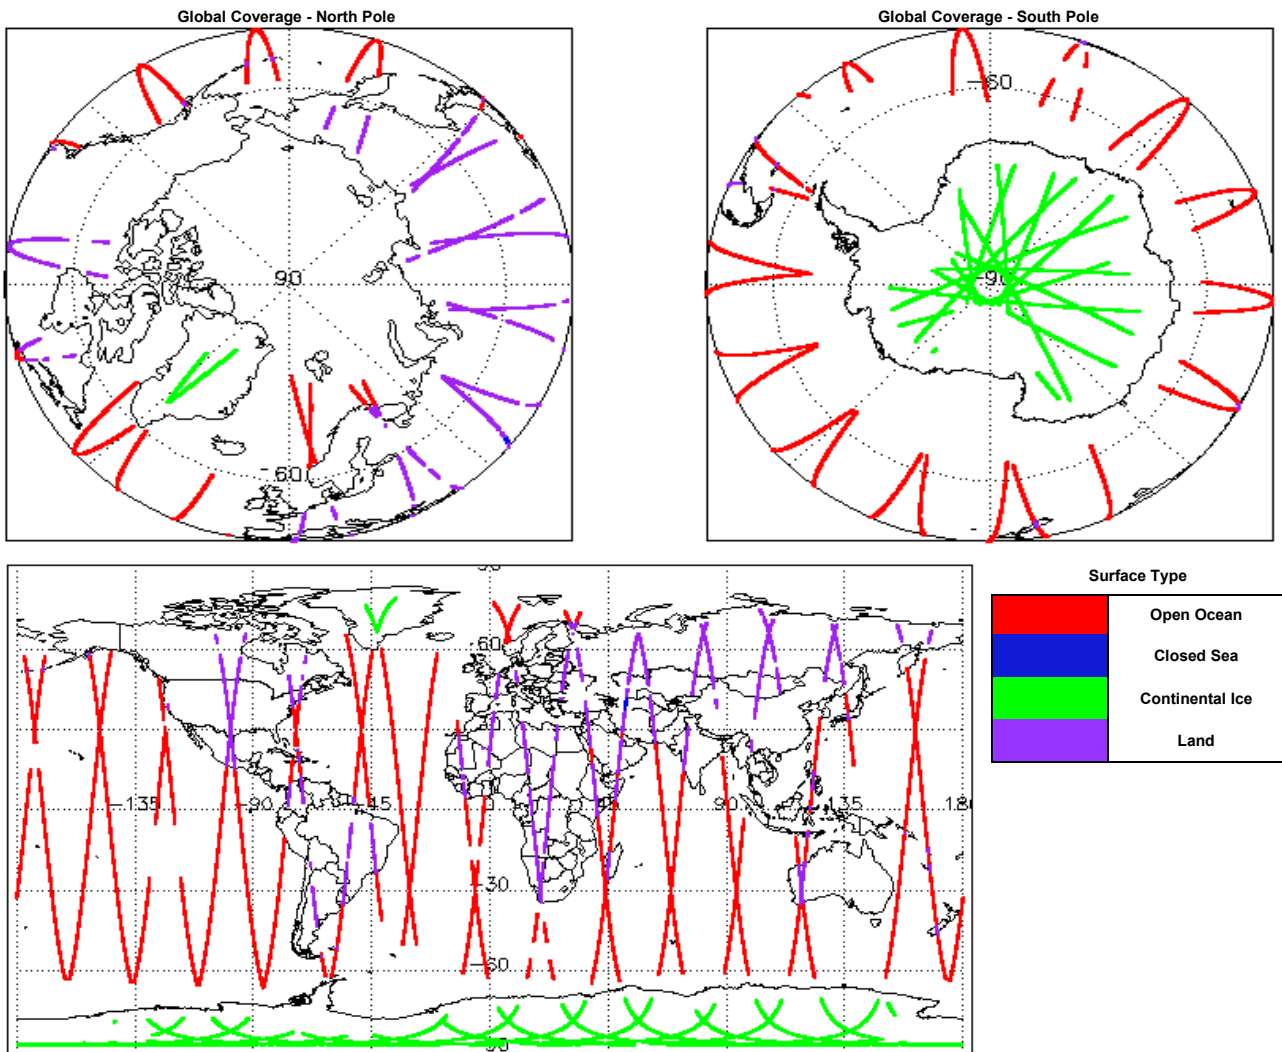

1. Overview

Report Production Date:	22-May-2017
Processor Used:	CryoSat Ice Processor
Data Used:	L1 and L2 Fast Delivery Marine (FDM) Mode and L0 Data

Check	Status
Server check: science-pds.cryosat.esa.int	Nominal
Server check: calval-pds.cryosat.esa.int	Nominal
Product Software Check	Nominal
Product Format Check	Nominal
Product Header Analysis	See Section 4.2
Star Tracker Usage Check	See Section 5.3
Calibration Usage Check	Nominal
Auxiliary Data File Usage Check	Nominal
Auxiliary Correction Error Check	See Section 6.4
Measurement Confidence Data Check	See Section 5.7, 6.5, 6.6, 6.7 and 6.8

Mission / Instrument News

20-May-2017	None
21-May-2017	None
22-May-2017	Nothing planned

2. Global Coverage

3. Instrument Configuration

The SIRAL instrument configuration for the day of acquisition is provided below.

SIRAL instrument(s) in use:	SIRAL - A
Star Tracker(s) in use:	Star Tracker 1 & 2

4. Level 0 Data Quality Check

4.1 L0 Product Format Check

Each product, retrieved and unpacked from the science server, is checked to ensure it consists of both an XML header file (.HDR) and a binary product file (.DBL).

Number of products with errors: 0

4.2 L0 Product Header Analysis

For all products, a series of pre-defined checks are carried out on the MPH and SPH in order to identify any inconsistencies and/or errors raised by the processing chain.

Number of products with errors: 6