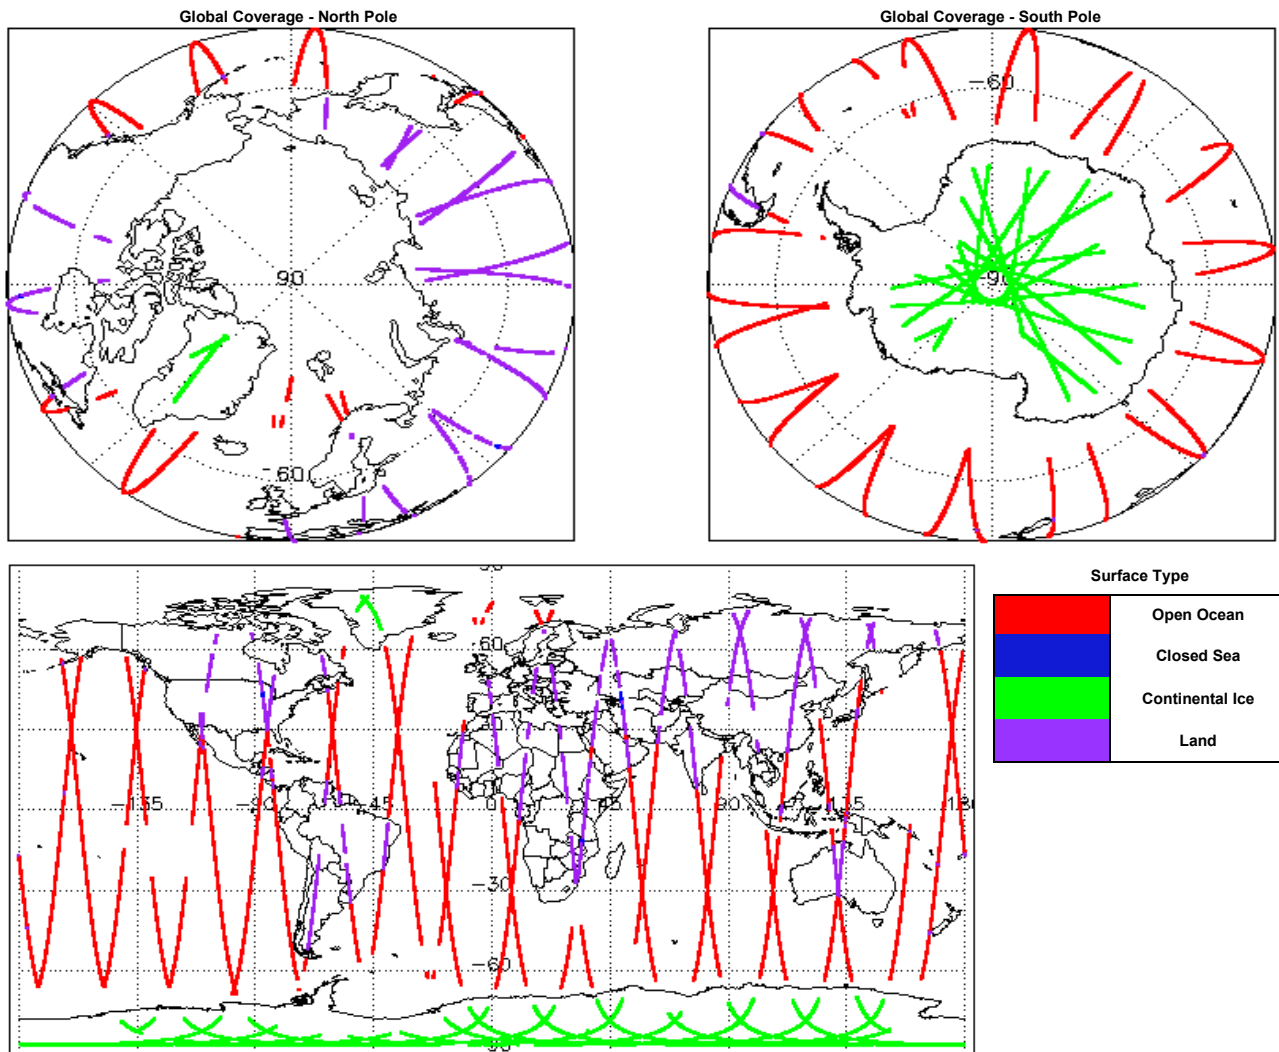

1. Overview

Report Production Date:	24-Apr-2017
Processor Used:	CryoSat Ice Processor
Data Used:	L1 and L2 Fast Delivery Marine (FDM) Mode and L0 Data

Check	Status
Server check: science-pds.cryosat.esa.int	Nominal
Server check: calval-pds.cryosat.esa.int	Nominal
Product Software Check	Nominal
Product Format Check	Nominal
Product Header Analysis	See Section 4.2
Star Tracker Usage Check	See Section 5.3
Calibration Usage Check	Nominal
Auxiliary Data File Usage Check	Nominal
Auxiliary Correction Error Check	See Section 6.4
Measurement Confidence Data Check	See Section 5.7, 6.5, 6.6, 6.7 and 6.8

Mission / Instrument News

20-Apr-2017	None
21-Apr-2017	None
22-Apr-2017	Nothing planned

2. Global Coverage

3. Instrument Configuration

The SIRAL instrument configuration for the day of acquisition is provided below.

SIRAL instrument(s) in use:	SIRAL - A
Star Tracker(s) in use:	Star Tracker 1 & 2

4. Level 0 Data Quality Check

4.1 L0 Product Format Check

Each product, retrieved and unpacked from the science server, is checked to ensure it consists of both an XML header file (.HDR) and a binary product file (.DBL).

Number of products with errors: 0